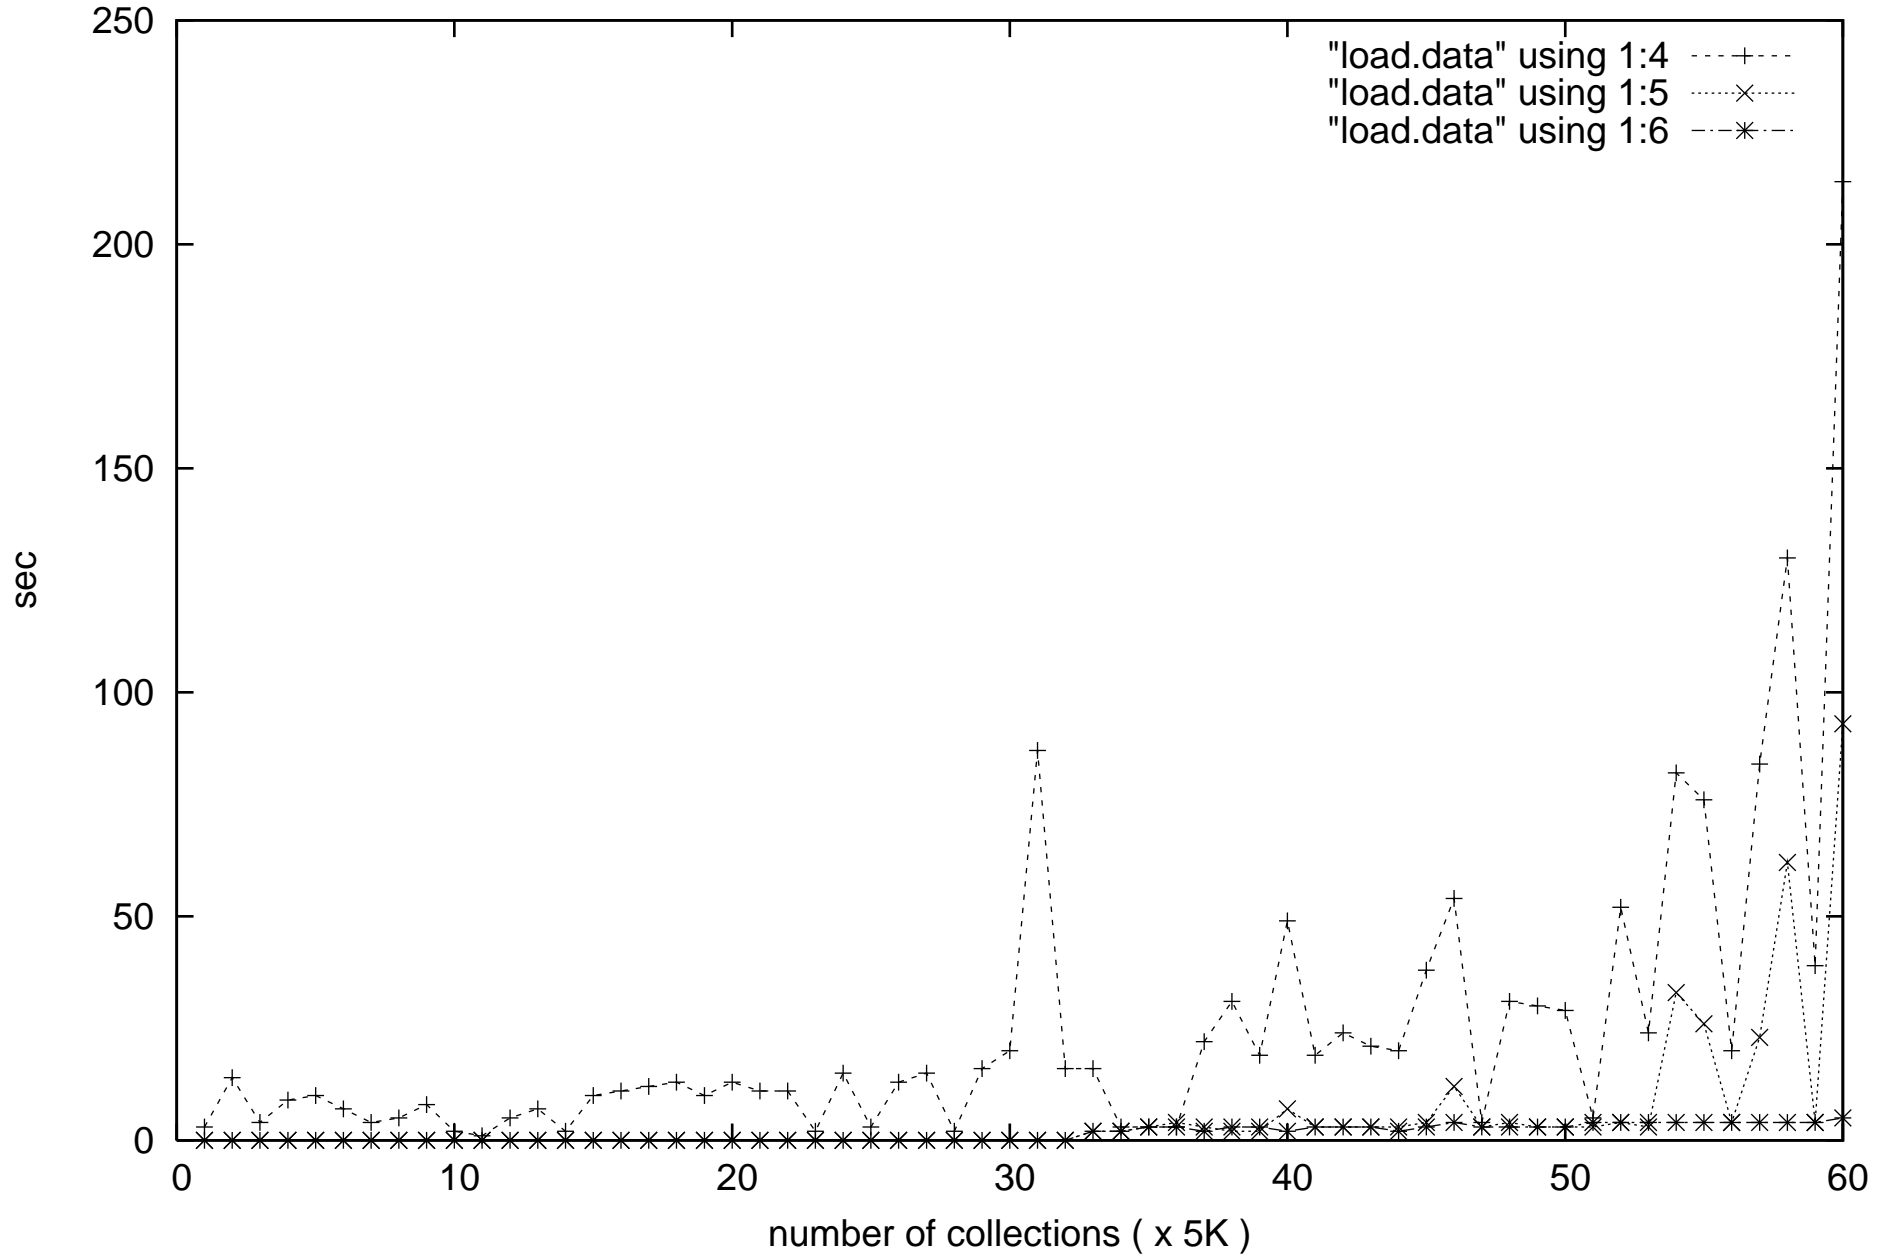

Loading Time Plot for every 5K Collections

Loading Time Plot for 1 collection

Querying(x3) Time Plots for 1 collection

Loading Time Plot for 1 collection and a set of collections